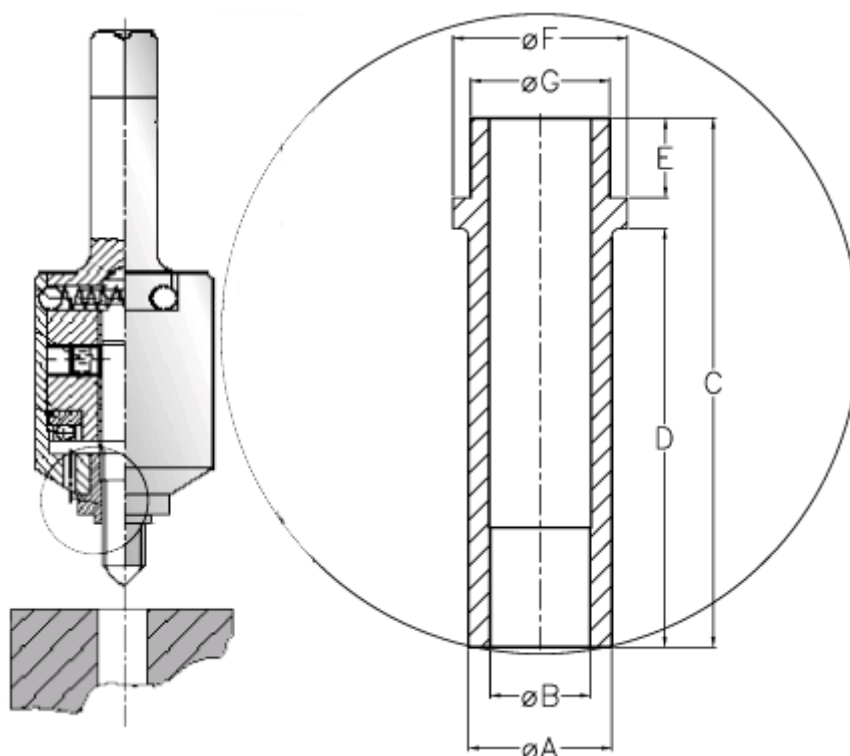

Article number: 126200300300
Description: Guide bush 620 0 300.300
For M30

Measures

A = 36 +/-0,1
B = 30,1 +0,1
C = 34.0
D = 2.5
E = 22
F = 48
G = 39 r6